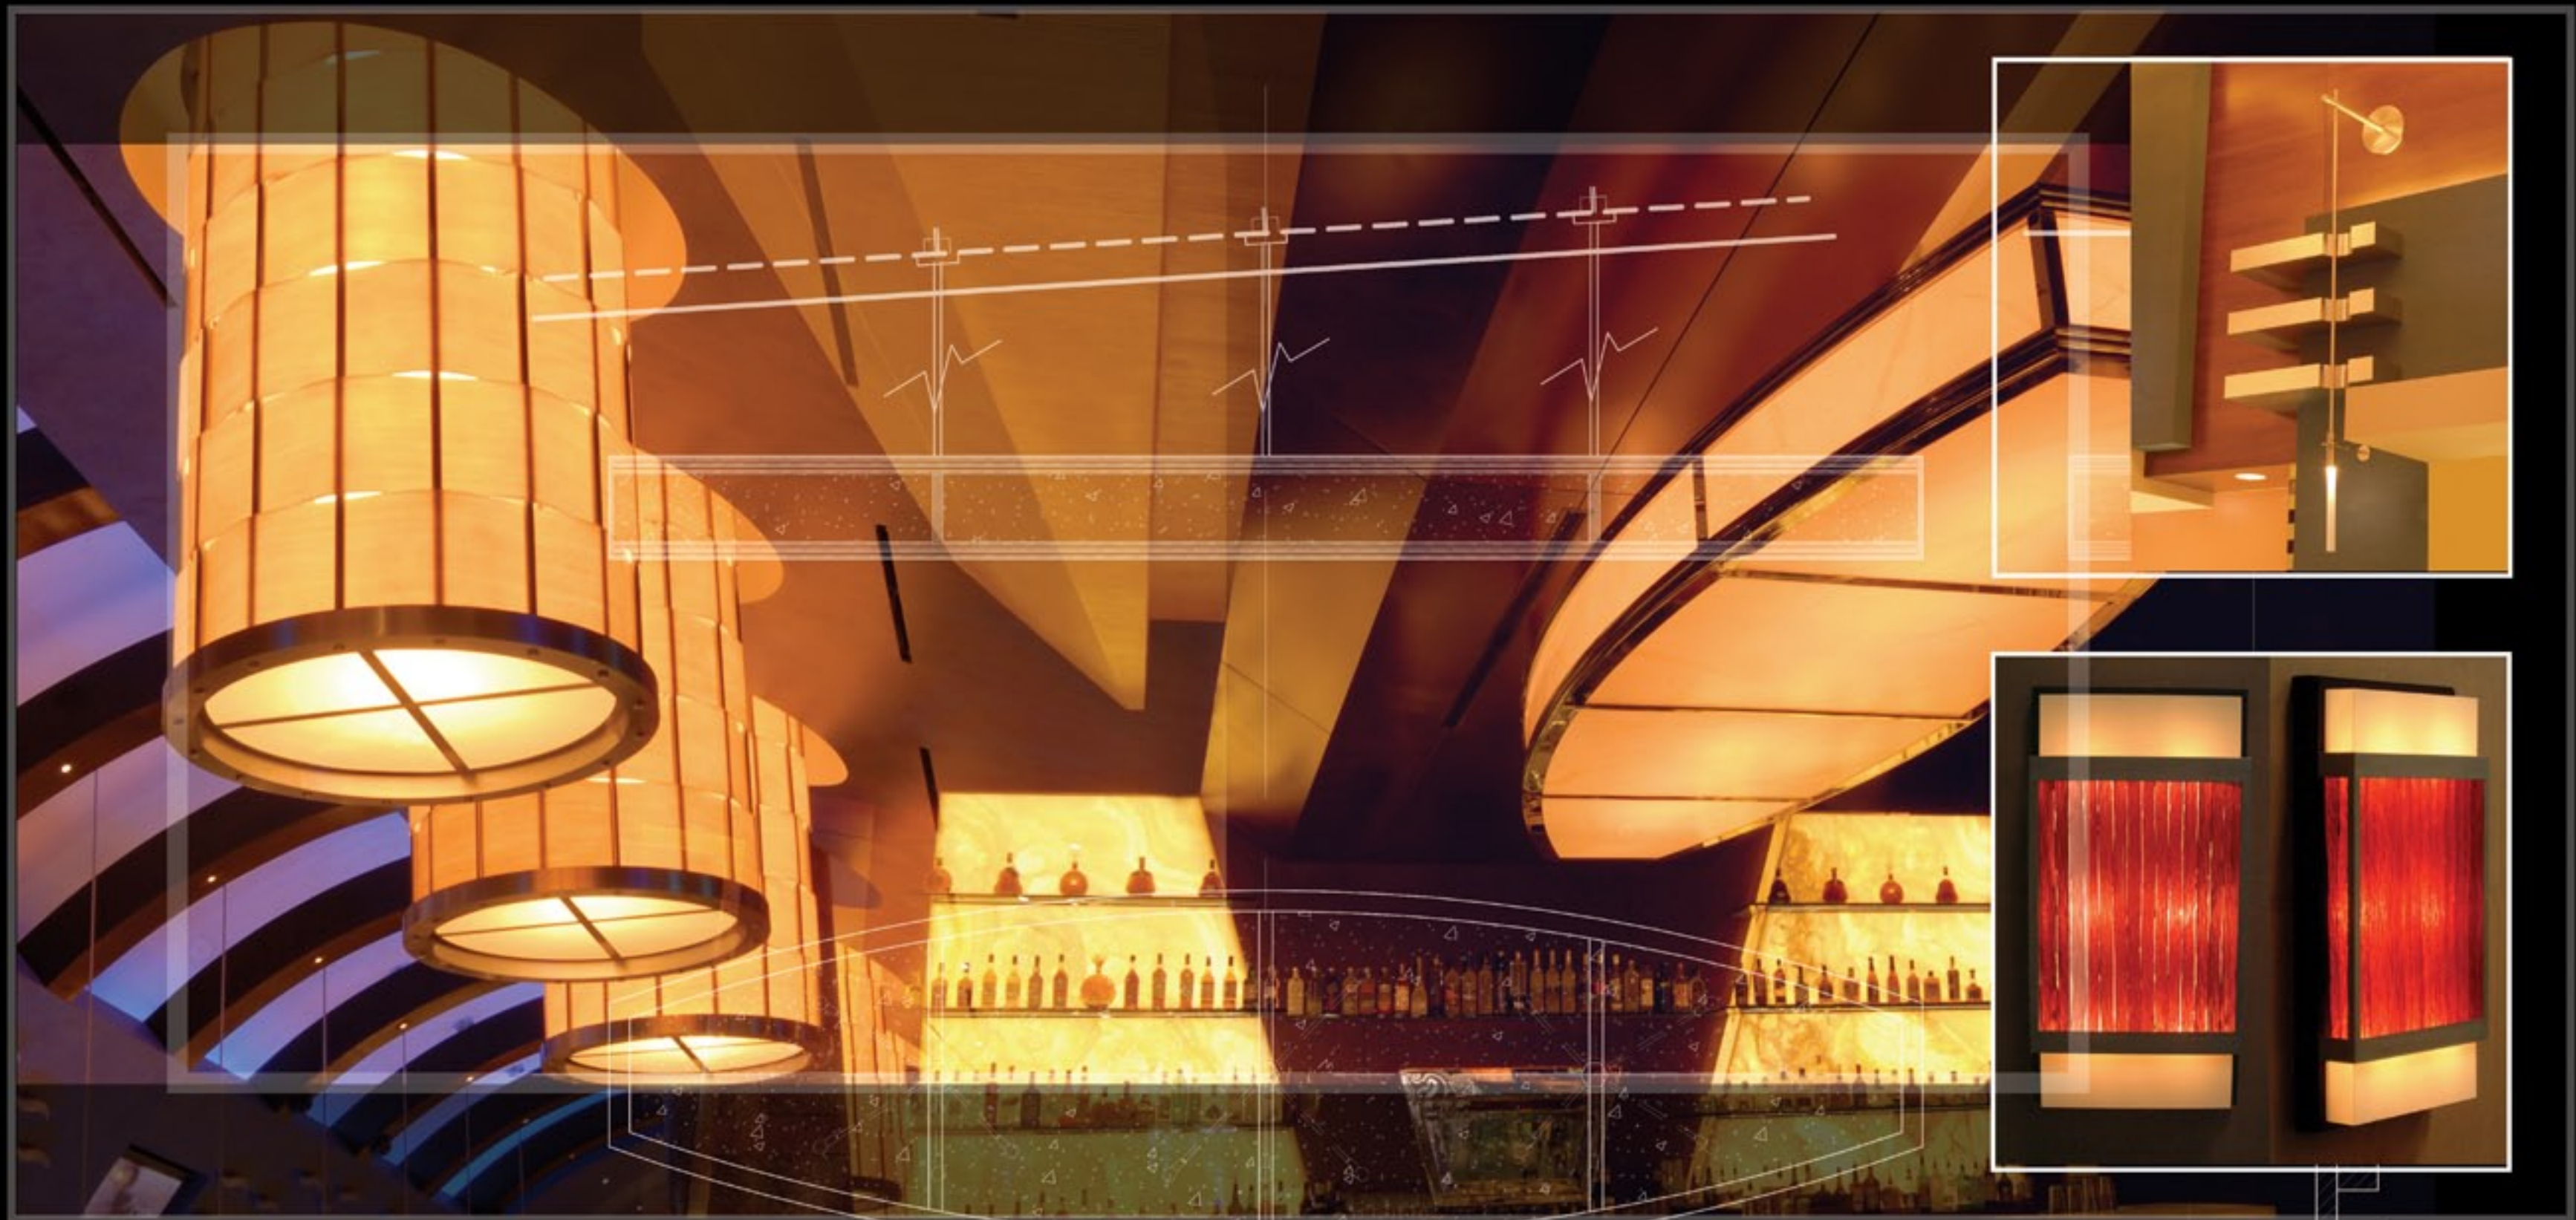

ALL GREEN

triangle

01	Wynn Macau	Wynn Design & Development - Las Vegas, NV
02	Westin Arlington Gateway Hotel Rolex Retail Store	Forrest Perkins - Washington, DC ABA Design - Las Vegas, NV
03	WIRED Collection - "Le Fleur" Metropolitan Club Wing Lei Restaurant (Wynn Hotel - Las Vegas)	AKA Design Inc. - Carrollton, TX Wynn Design & Development - Las Vegas, NV
04	WIRED Collection "Cortina" WIRED Collection "Crystal Baguette" Mandarin Oriental Chicago	ABA Design - Las Vegas, NV
05	Wynn Macau Wynn Las Vegas	Wynn Design & Development - Las Vegas, NV Wynn Design & Development - Las Vegas, NV
06	Wynn Macau	Hirsch Bedner Associates - Los Angeles, CA
07	Red Rock Casino Resort Spa Santa Fe Station Hotel & Casino	Friedmutter Group - Las Vegas, NV Tandem Design - Las Vegas, NV
08	Bellagio Spa Tower & Casino	Marnell Architecture - Las Vegas, NV
09	Westin Bellevue Red Rock Casino Resort Spa	Susan Marinello Interiors - Seattle, WA Friedmutter Group - Las Vegas, NV
10	Green Valley Ranch Resort Spa Casino Red Rock Casino Resort Spa	Friedmutter Group - Las Vegas, NV Friedmutter Group - Las Vegas, NV
11	Renaissance Schamburg Hotel and Convention Center Westin Bellevue	Hirsch Bedner Associates - Los Angeles, CA Susan Marinello Interiors - Seattle, WA
12	Westin Detroit Westin Arlington Gateway Hotel	AI Group - Atlanta, GA Forrest Perkins - Washington, DC
13	WIRED Collection - "Basket Weave" WIRED Collection - "Branch" CafÉ Post Rio (Venetian Hotel - Las Vegas)	ABA Design - Las Vegas, NV