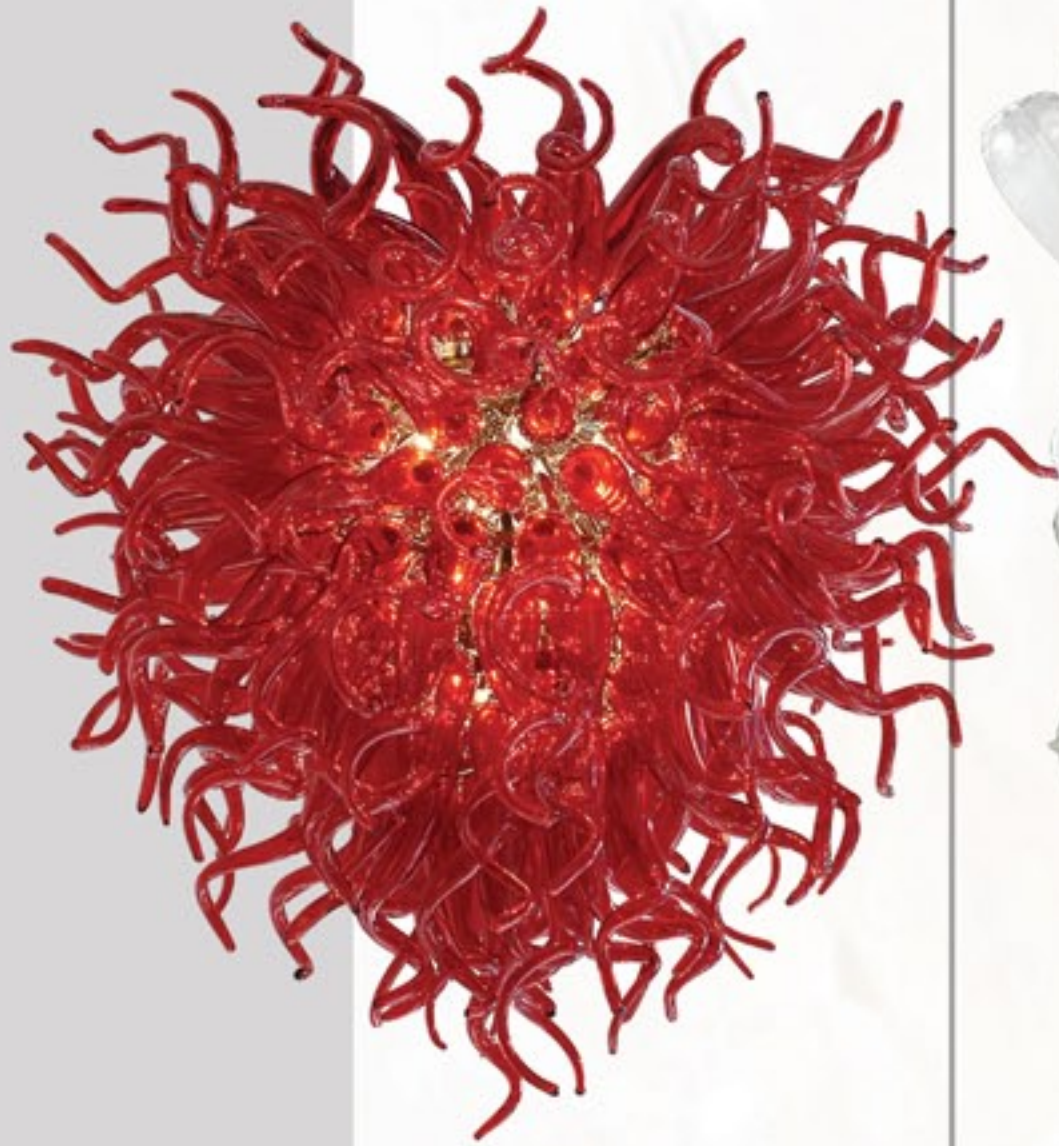

ALL GREEN

triangle

01	Wynn Macau	Wynn Design & Development - Las Vegas, NV
02	Westin Arlington Gateway Hotel Rolex Retail Store	Forrest Perkins - Washington, DC ABA Design - Las Vegas, NV
03	WIRED Collection - "Le Fleur" Metropolitan Club Wing Lei Restaurant (Wynn Hotel - Las Vegas)	AKA Design Inc. - Carrollton, TX Wynn Design & Development - Las Vegas, NV
04	WIRED Collection "Cortina" WIRED Collection "Crystal Baguette" Mandarin Oriental Chicago	ABA Design - Las Vegas, NV
05	Wynn Macau Wynn Las Vegas	Wynn Design & Development - Las Vegas, NV Wynn Design & Development - Las Vegas, NV
06	Wynn Macau	Hirsch Bedner Associates - Los Angeles, CA
07	Red Rock Casino Resort Spa Santa Fe Station Hotel & Casino	Friedmutter Group - Las Vegas, NV Tandem Design - Las Vegas, NV
08	Bellagio Spa Tower & Casino	Marnell Architecture - Las Vegas, NV
09	Westin Bellevue Red Rock Casino Resort Spa	Susan Marinello Interiors - Seattle, WA Friedmutter Group - Las Vegas, NV
10	Green Valley Ranch Resort Spa Casino Red Rock Casino Resort Spa	Friedmutter Group - Las Vegas, NV Friedmutter Group - Las Vegas, NV
11	Renaissance Schamburg Hotel and Convention Center Westin Bellevue	Hirsch Bedner Associates - Los Angeles, CA Susan Marinello Interiors - Seattle, WA
12	Westin Detroit Westin Arlington Gateway Hotel	AI Group - Atlanta, GA Forrest Perkins - Washington, DC
13	WIRED Collection - "Basket Weave" WIRED Collection - "Branch" CafÉ Post Rio (Venetian Hotel - Las Vegas)	ABA Design - Las Vegas, NV