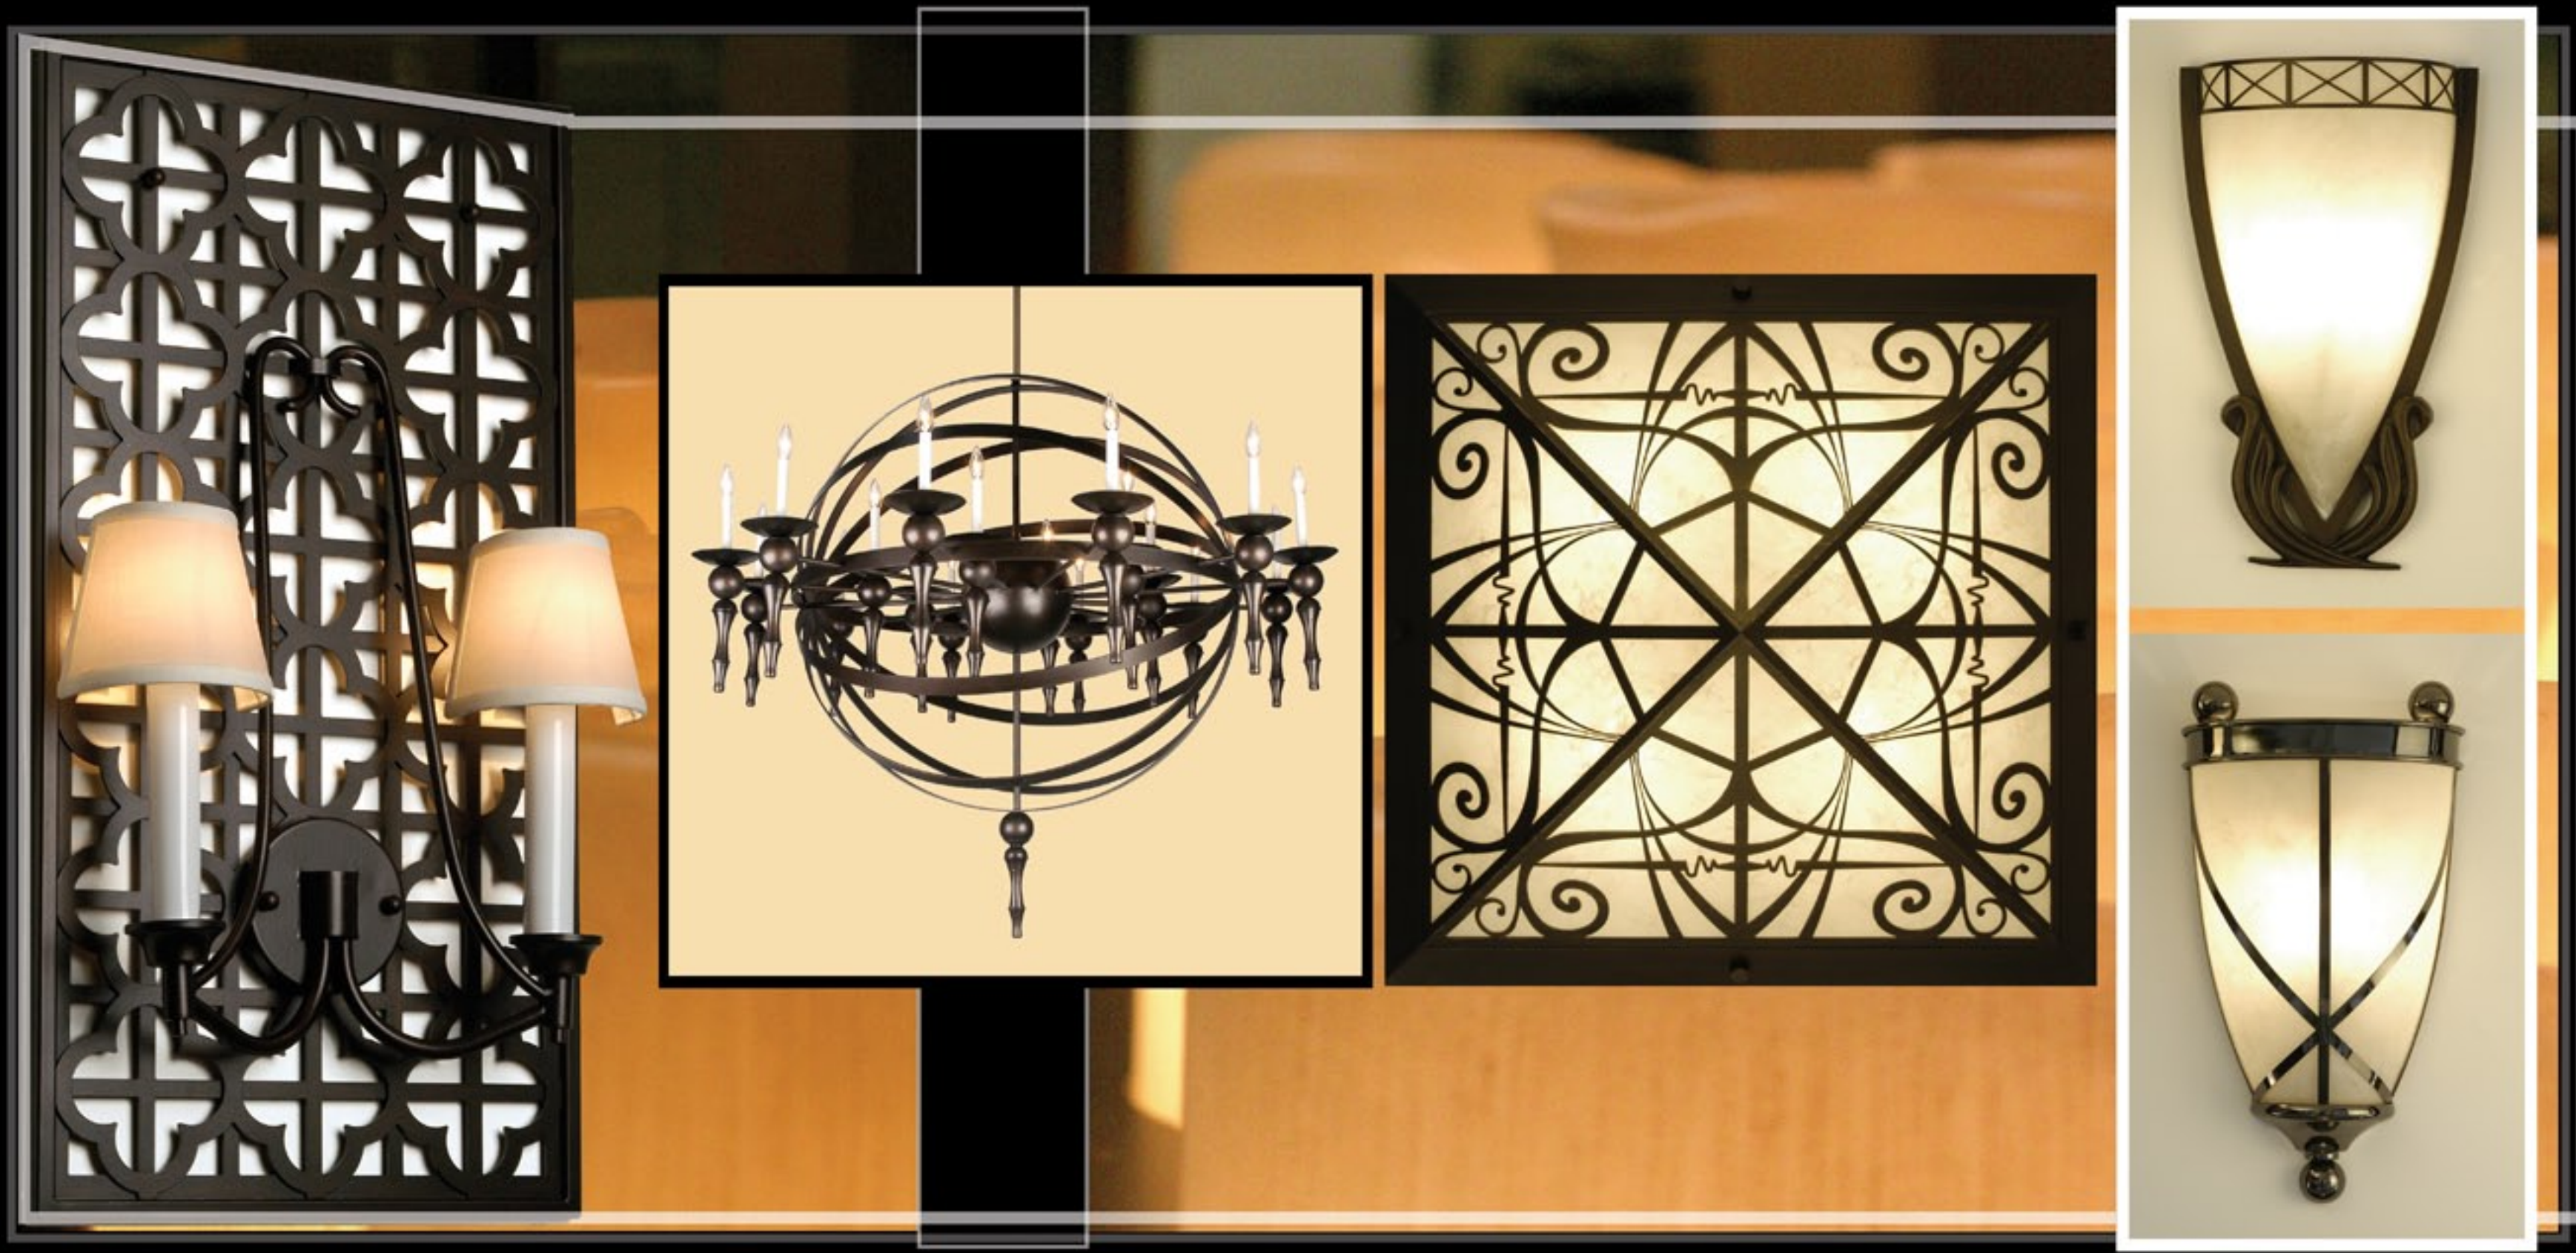

ALL GREEN

triangle

01	Wynn Macau	Wynn Design & Development - Las Vegas, NV
02	Westin Arlington Gateway Hotel Rolex Retail Store	Forrest Perkins - Washington, DC ABA Design - Las Vegas, NV
03	WIRED Collection - "Le Fleur" Metropolitan Club Wing Lei Restaurant (Wynn Hotel - Las Vegas)	AKA Design Inc. - Carrollton, TX Wynn Design & Development - Las Vegas, NV
04	WIRED Collection "Cortina" WIRED Collection "Crystal Baguette" Mandarin Oriental Chicago	ABA Design - Las Vegas, NV
05	Wynn Macau Wynn Las Vegas	Wynn Design & Development - Las Vegas, NV Wynn Design & Development - Las Vegas, NV
06	Wynn Macau	Hirsch Bedner Associates - Los Angeles, CA
07	Red Rock Casino Resort Spa Santa Fe Station Hotel & Casino	Friedmutter Group - Las Vegas, NV Tandem Design - Las Vegas, NV
08	Bellagio Spa Tower & Casino	Marnell Architecture - Las Vegas, NV
09	Westin Bellevue Red Rock Casino Resort Spa	Susan Marinello Interiors - Seattle, WA Friedmutter Group - Las Vegas, NV
10	Green Valley Ranch Resort Spa Casino Red Rock Casino Resort Spa	Friedmutter Group - Las Vegas, NV Friedmutter Group - Las Vegas, NV
11	Renaissance Schamburg Hotel and Convention Center Westin Bellevue	Hirsch Bedner Associates - Los Angeles, CA Susan Marinello Interiors - Seattle, WA
12	Westin Detroit Westin Arlington Gateway Hotel	AI Group - Atlanta, GA Forrest Perkins - Washington, DC
13	WIRED Collection - "Basket Weave" WIRED Collection - "Branch" CafÉ Post Rio (Venetian Hotel - Las Vegas)	ABA Design - Las Vegas, NV